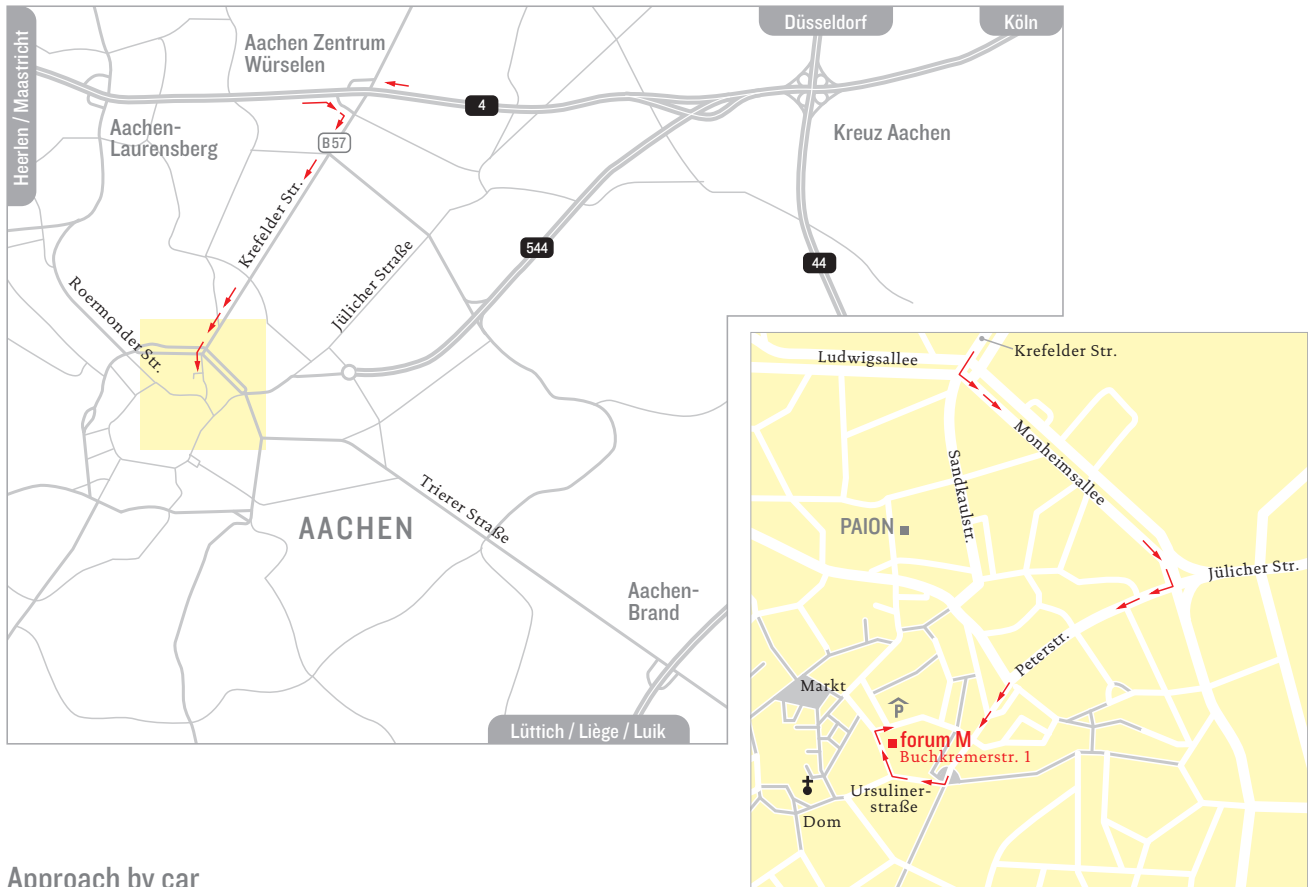

# Annual General Meeting Location

Wednesday, 10 May 2006, Open 9 am, Start 10 am

forum M, Buchkremerstrasse 1, 52062 Aachen, Germany

## Approach by car

1. Approaching Aachen from Belgium, Dusseldorf or Cologne:

Use the motorway A4 (E40) or A44 (E40) until "Kreuz Aachen" junction.

Continue on the A4 (E 314) towards "Heerlen / Aachen Zentrum / Eindhoven / Antwerpen".

Approaching from the Netherlands:

On passing the border, the motorway from the Netherlands will change into German A4 (E 314).

2. Leave the motorway at the next exit (exit no. 3, "Aachen Zentrum / Würselen") and turn right in direction Aachen "Krefelder Strasse. B 57".

3. Continue straight on for approx. 3 km. Coming down from the hill top there is a crossroads with traffic lights. Turn left into "Monheimsallee".

4. At the next large crossroads with traffic lights turn right into "Peterstrasse".  
After approx. 450 m turn left into "Ursulinerstrasse" and then right into "Buchkremerstrasse".  
The main entrance of "forum M" is on the right-hand side.